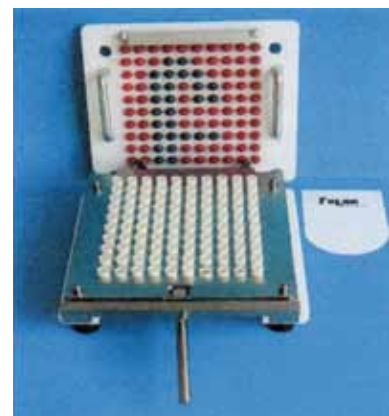

# FETON FILLER 100 CAPS «FAST-LOCK»

Available in sizes 00, 0, 1, 2, 3 or 4. And 90 caps fastlock for size 000

Increased filling speed ( up to 1.200 pcs/hour) based on 1 run/5 min

Locking device through one cam/lever

3 stainless steel plates (316 L), 1 PPM A (acrylate) top plate

Fast-Lock Kit: (Filler+Loader+Powder frame+20 pins Tamper+case)

REF	DESCRIPTION
K100F-X	Kit 100F caps size=x (00, 0, 1, 2, 3 or 4) "FASTLOCK" Package price
K90F-000	Kit 90F caps size 000

# FETON FILLER 100 CAPS «FAST-LOCK»

**K100F-X Kit 100F caps size=x (00, 0, 1, 2, 3 or 4)  
“FASTLOCK” Package price**